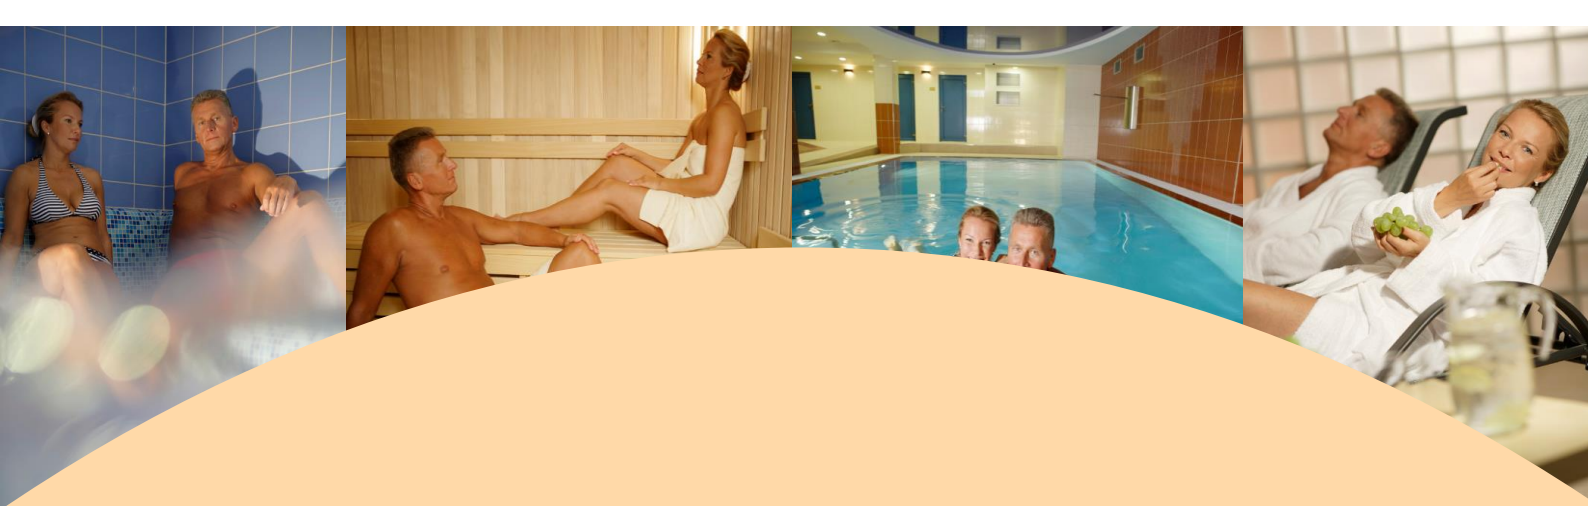

Massages

<i>Saline facial peeling</i>	<i>20 minutes</i>	<i>CZK 500</i>
<i>Oil massage for children</i>	<i>20 minutes</i>	<i>CZK 250</i>
<i>Classic massage</i>	<i>20 minutes</i>	<i>CZK 400</i>
<i>Hot stones massage</i>	<i>20 minutes</i>	<i>CZK 450</i>
<i>Relaxing foot massage</i>	<i>20 minutes</i>	<i>CZK 400</i>
<i>Relaxing neck and back massage</i>	<i>20 minutes</i>	<i>CZK 400</i>
<i>Reflextherapy foot massage</i>	<i>20 minutes</i>	<i>CZK 400</i>
<i>Anti-stress facial massage</i>	<i>20 minutes</i>	<i>CZK 400</i>
<i>Aromatic candle massage</i>	<i>20 minutes</i>	<i>CZK 450</i>

Pool

Mon - Fri: 2:00 pm – 8:45 pm   Sat: 9:00 am – 8:45 pm   Sun: 9:00 am – 5:45 pm

Whirlpool

Mon - Fri: 2:00 pm – 8:45 pm   Sat: 9:00 am – 8:45 pm   Sun: 9:00 am – 5:45 pm

Sauna (Finnish and steam)

Mon - Fri: 2:00 pm – 8:45 pm   Sat: 2:00 pm – 8:45 pm   Sun: 2:00 pm – 8:45 pm

Massages

Mon - Fri: 2:00 pm – 4:00 pm   Sat: 9:00 am – 2:00 pm   Sun: 9:00 am – 1:30 pm

Other procedures (baths, wraps etc.)

Mon - Fri: 4:30 pm – 8:00 pm   Sat: 2:30 pm – 8:00 pm   Sun: 2:00 pm – 5:00 pm